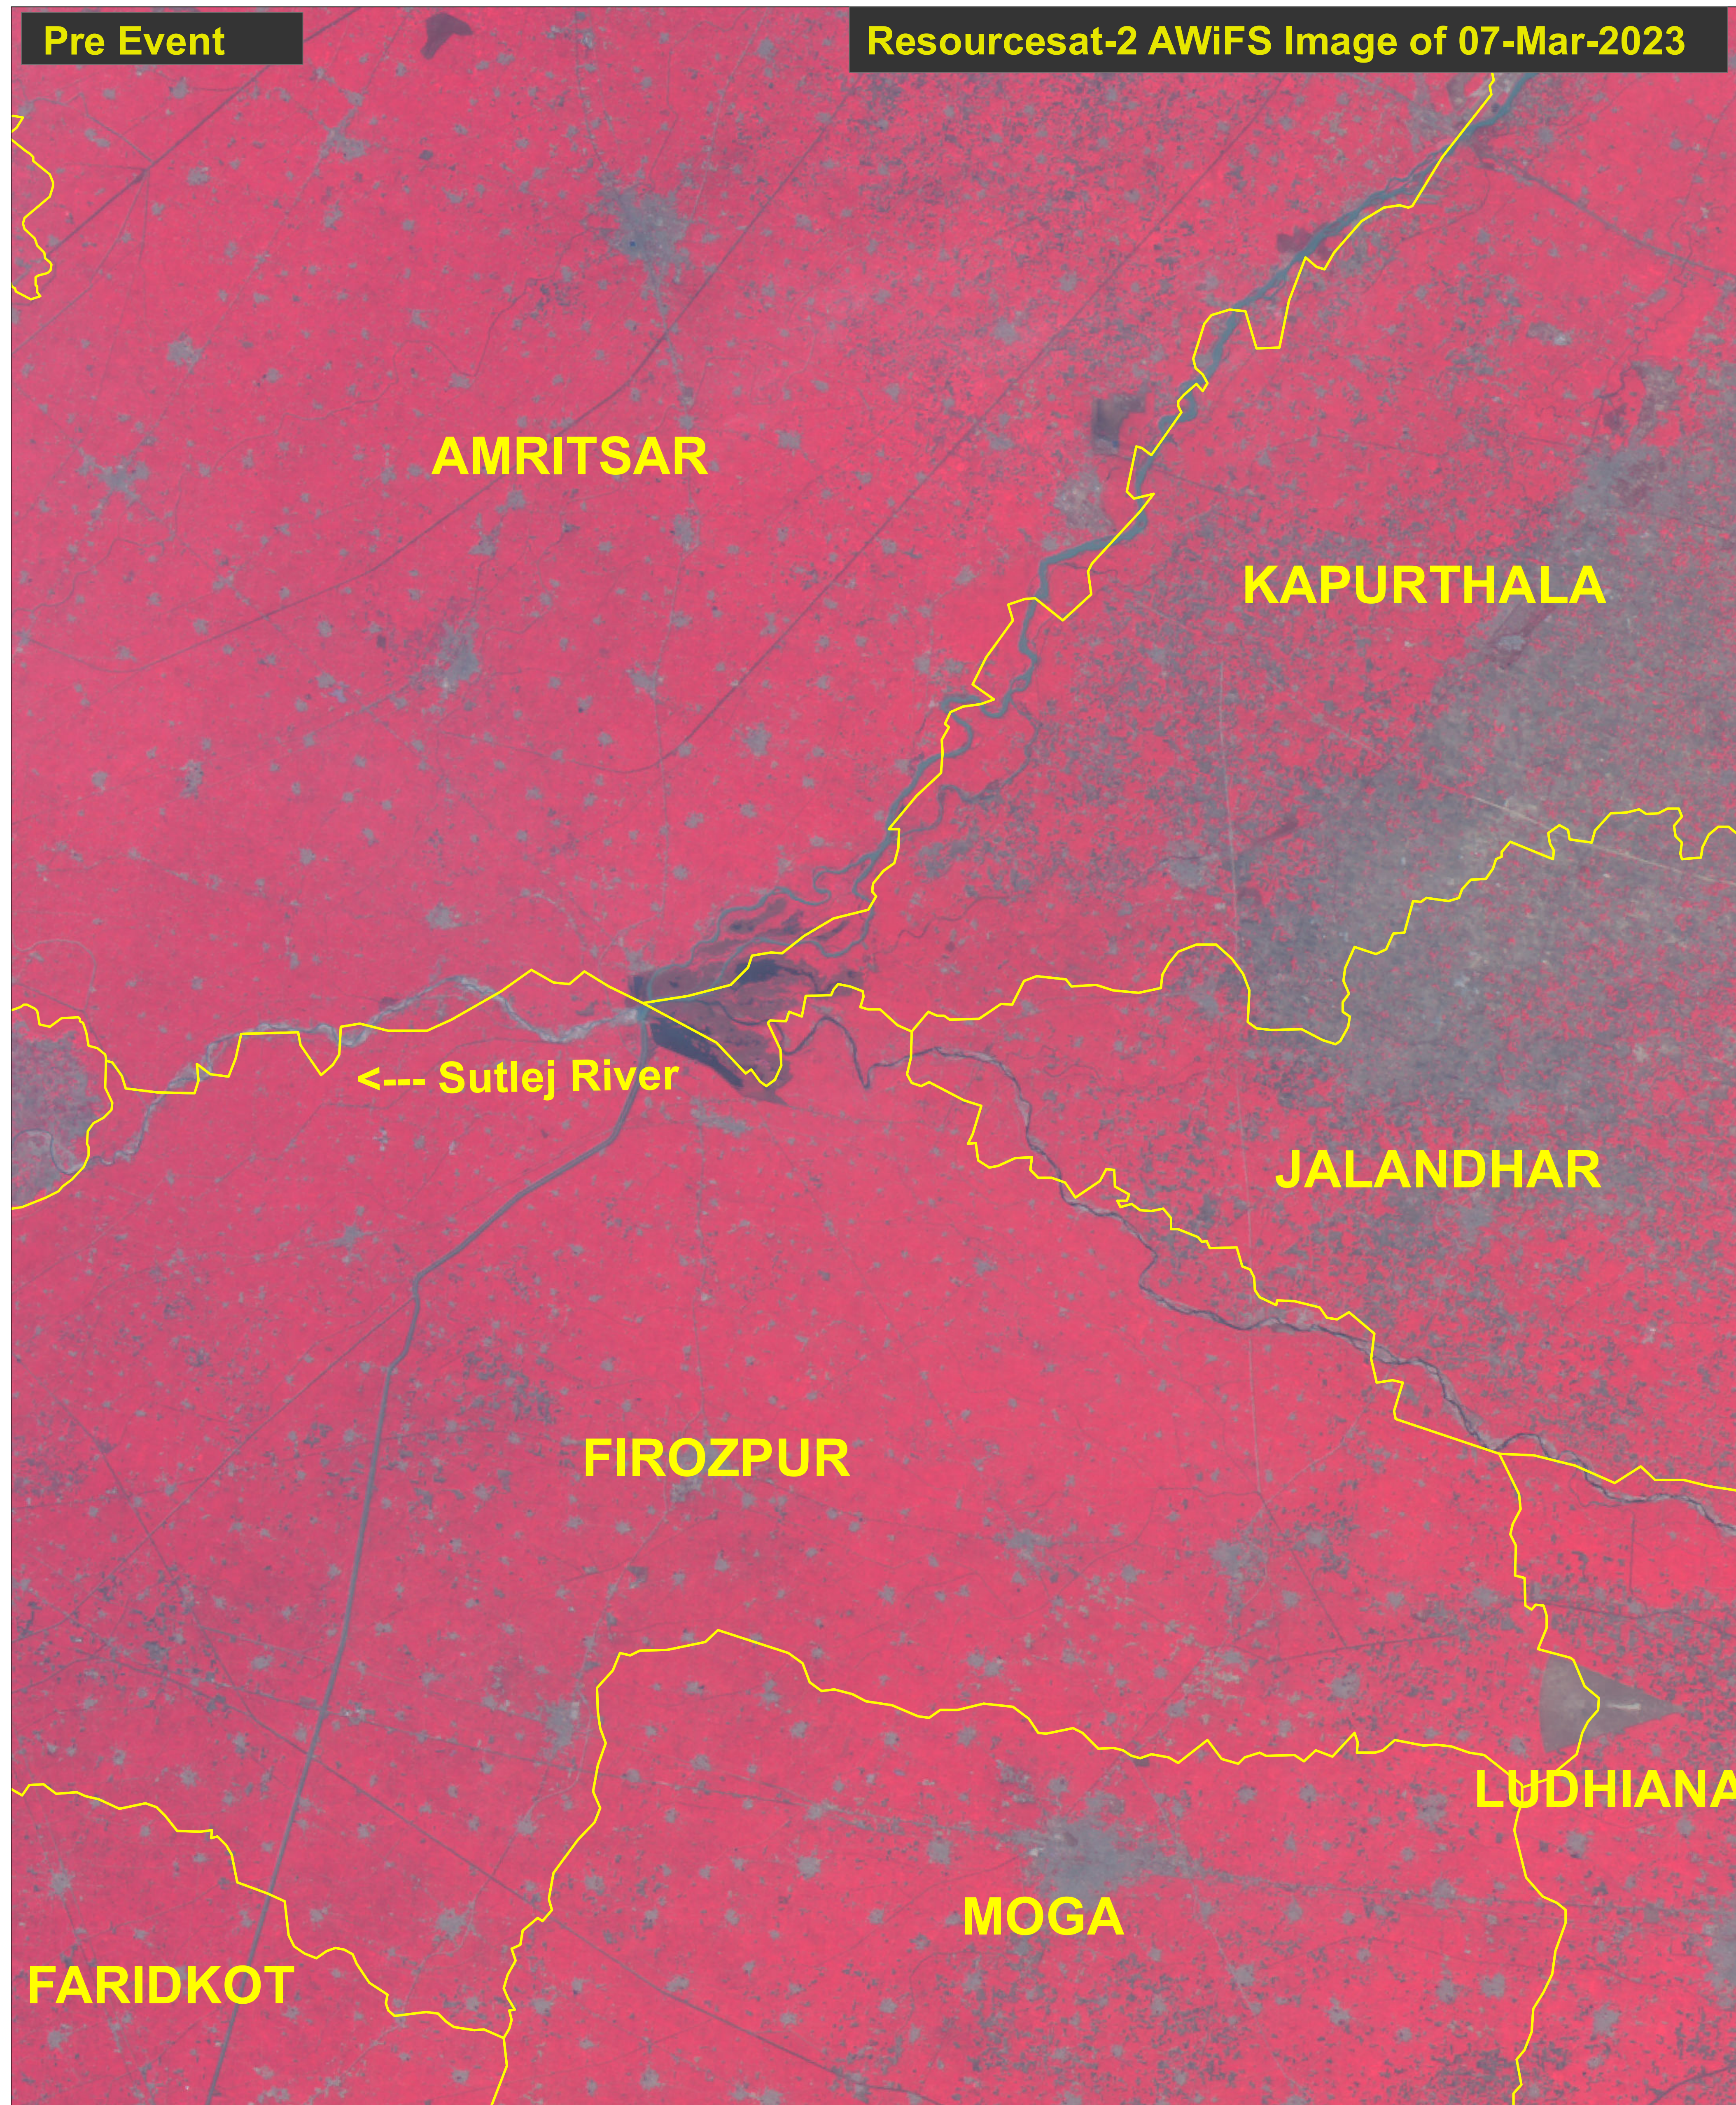

# Satellite Image Showing Flood Inundation in Parts of Amritsar, Kapurthala, Jalandhar and Firozpur Districts, Punjab State

Date of Issue : 12.07.2023

MAP ID: 2023/FL/PB/01-VAP/11-Jul-2023

**Legend**  
District Boundary